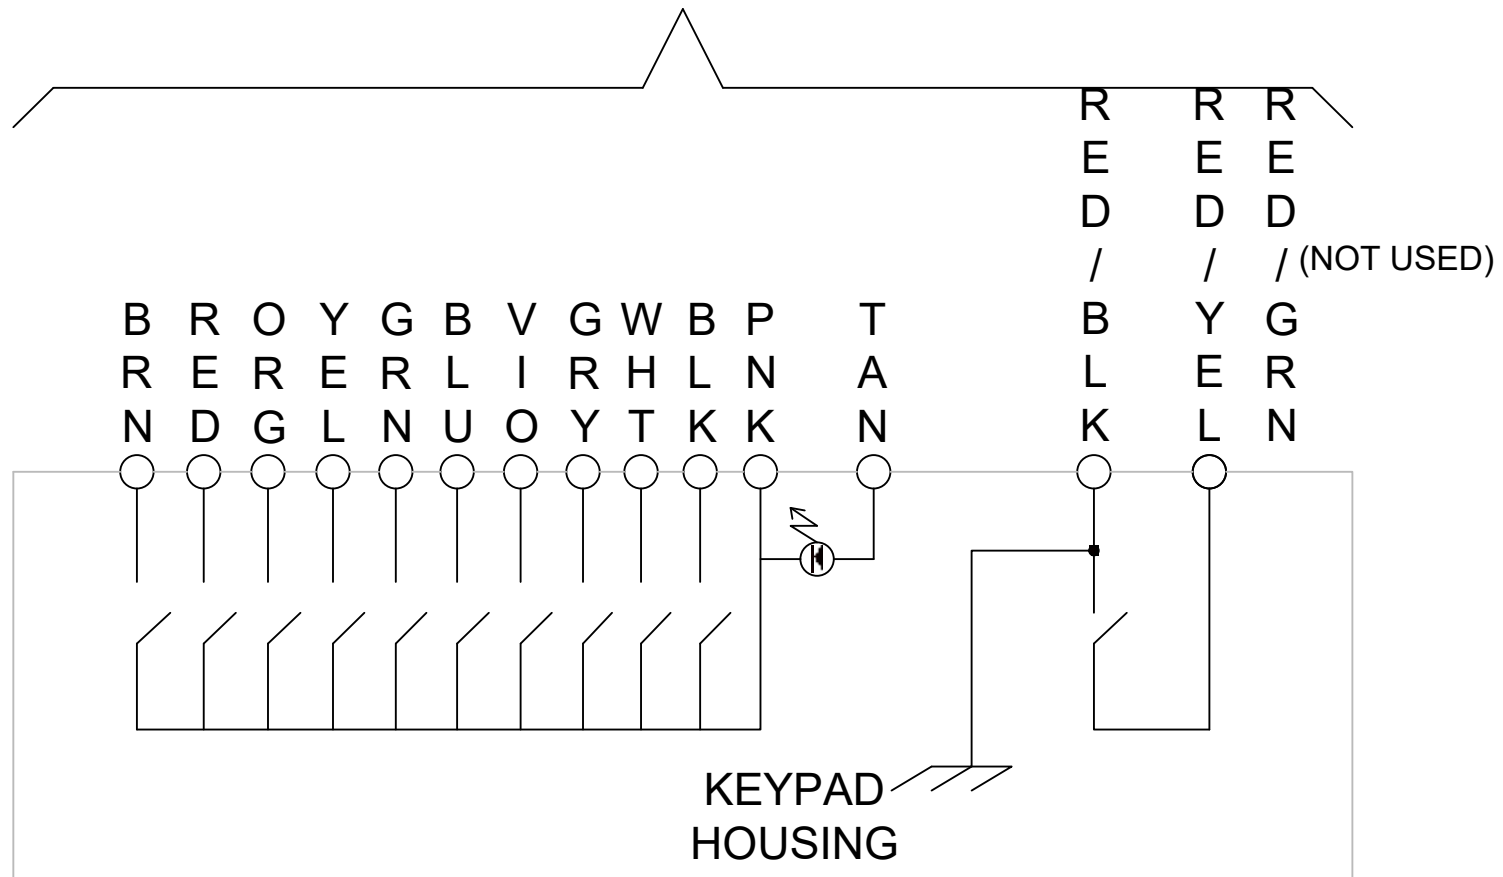

#22, 15 CONDUCTOR CABLE, 15 FT LONG

CC-8521A Keypad Schematic Diagram