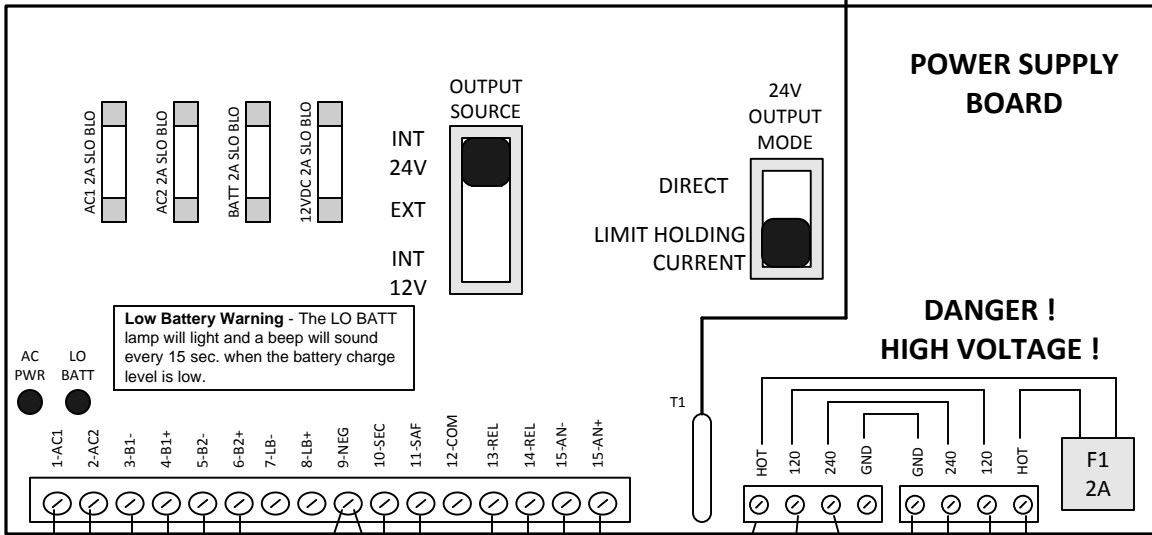

TO KEYPAD

Low Battery Warning - The LO BATT lamp will light and a beep will sound every 15 sec. when the battery charge level is low.

MONITEQ, INC.
 Tel: 1-800-989-9891
 Model CC-8521AN
 Rev. 3.0
 Digital Access Control