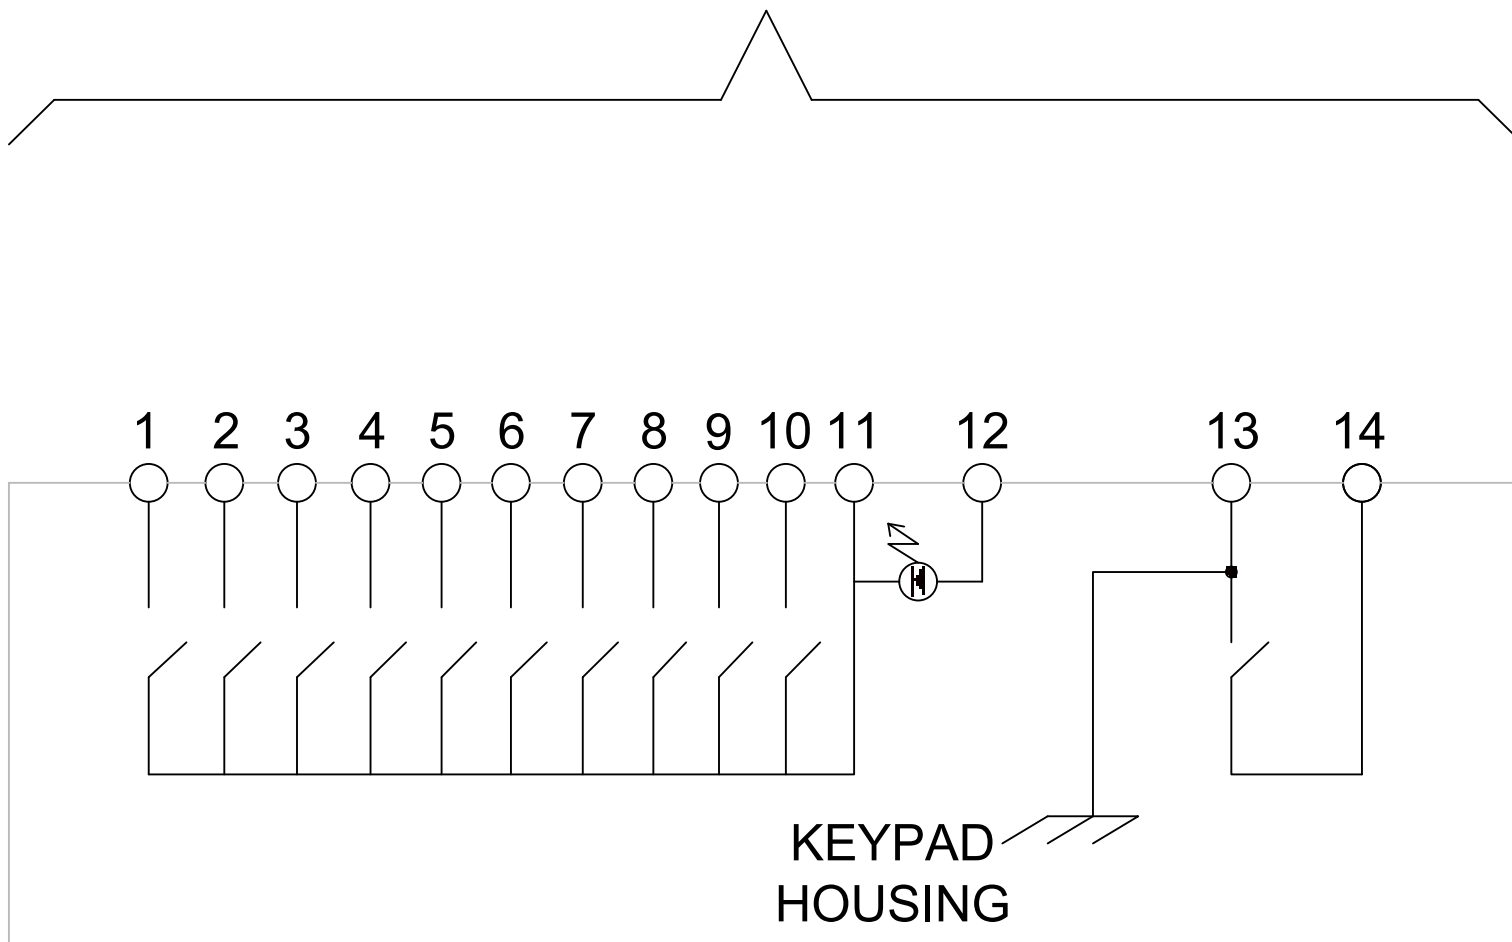

#22, 14 CONDUCTOR CABLE, 20 FT LONG

CC-8521AN Keypad Schematic Diagram